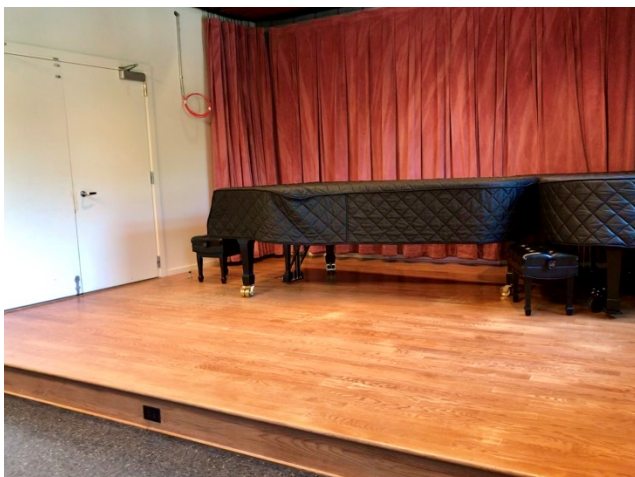

MSM Rental Tech Specs Mikowsky Recital Hall

The recently renovated and expanded Solomon Gadles Mikowsky Recital Hall is a flexible teaching, rehearsal, and performance facility. It features a stage with space for two grand pianos and movable seating. With its ideal acoustics and intimate atmosphere, Solomon Gadles Mikowsky Recital Hall is perfectly suited for solo recitals of all kinds.

Pianos

- One 9' Steinway D
- One 7' Steinway B

Usual Setups

Mikowsky Hall has configurable seating for 74 at maximum. It can be set up in a standard center aisle recital configuration (as pictured), or otherwise for meetings and events. 6- and 8-foot tables can be made available upon request.

Backstage Area

14' x 10' semi-private backstage, with access to stage right.

Dressing Rooms

None

Photos

*Mikowsky Hall shown without chairs,
with stage curtains pulled.*

Stage, with curtains pulled, door to backstage

Backstage area, with door to stage open